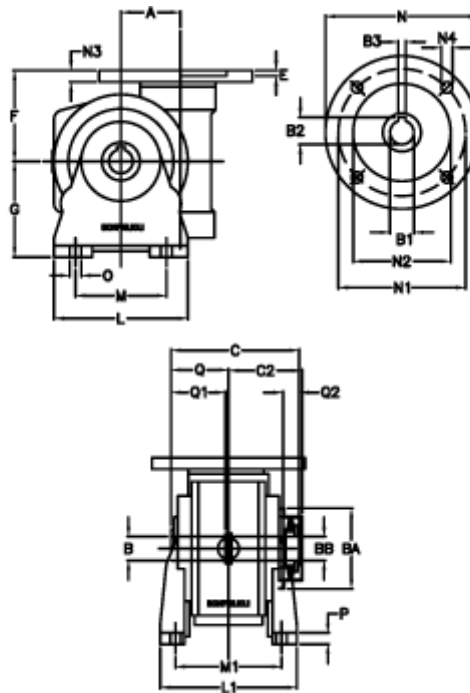

Article number: 390204901432716

Description: Worm Gear with Torque Limiter  
VF 49-L1-V-14 P71B5

## Measures

a	= 49.50	C2	= 63,5	M1	= 98.5	Q	= 51.0
B	= 25	Description	= VF 49V-xx-71B5	N	= 160	Q1	= 41
B1 E7	= 14	E	= 3.0	N1	= 130	Q2	= 15
B2	= 16.3	F	= 70	N2	= 110		
B3 H9	= 5	g	= 82	N3	= 10.5		
BA	= 63	L	= 110	N4	= 9,5		
BB H7	= 14	L1	= 124.0	O	= 8.5		
C	= 105	m	= 63	P	= 12		